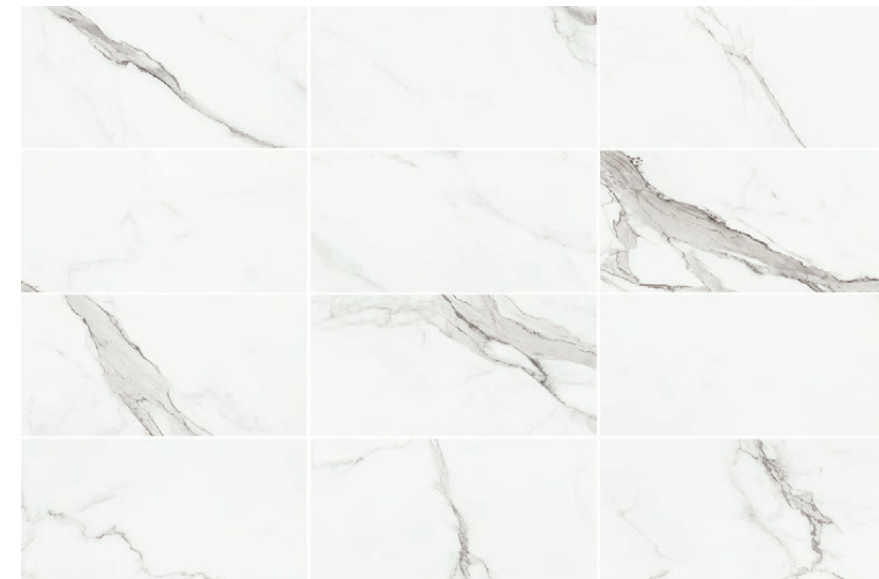

CARRARA

DECORS

VARIATION