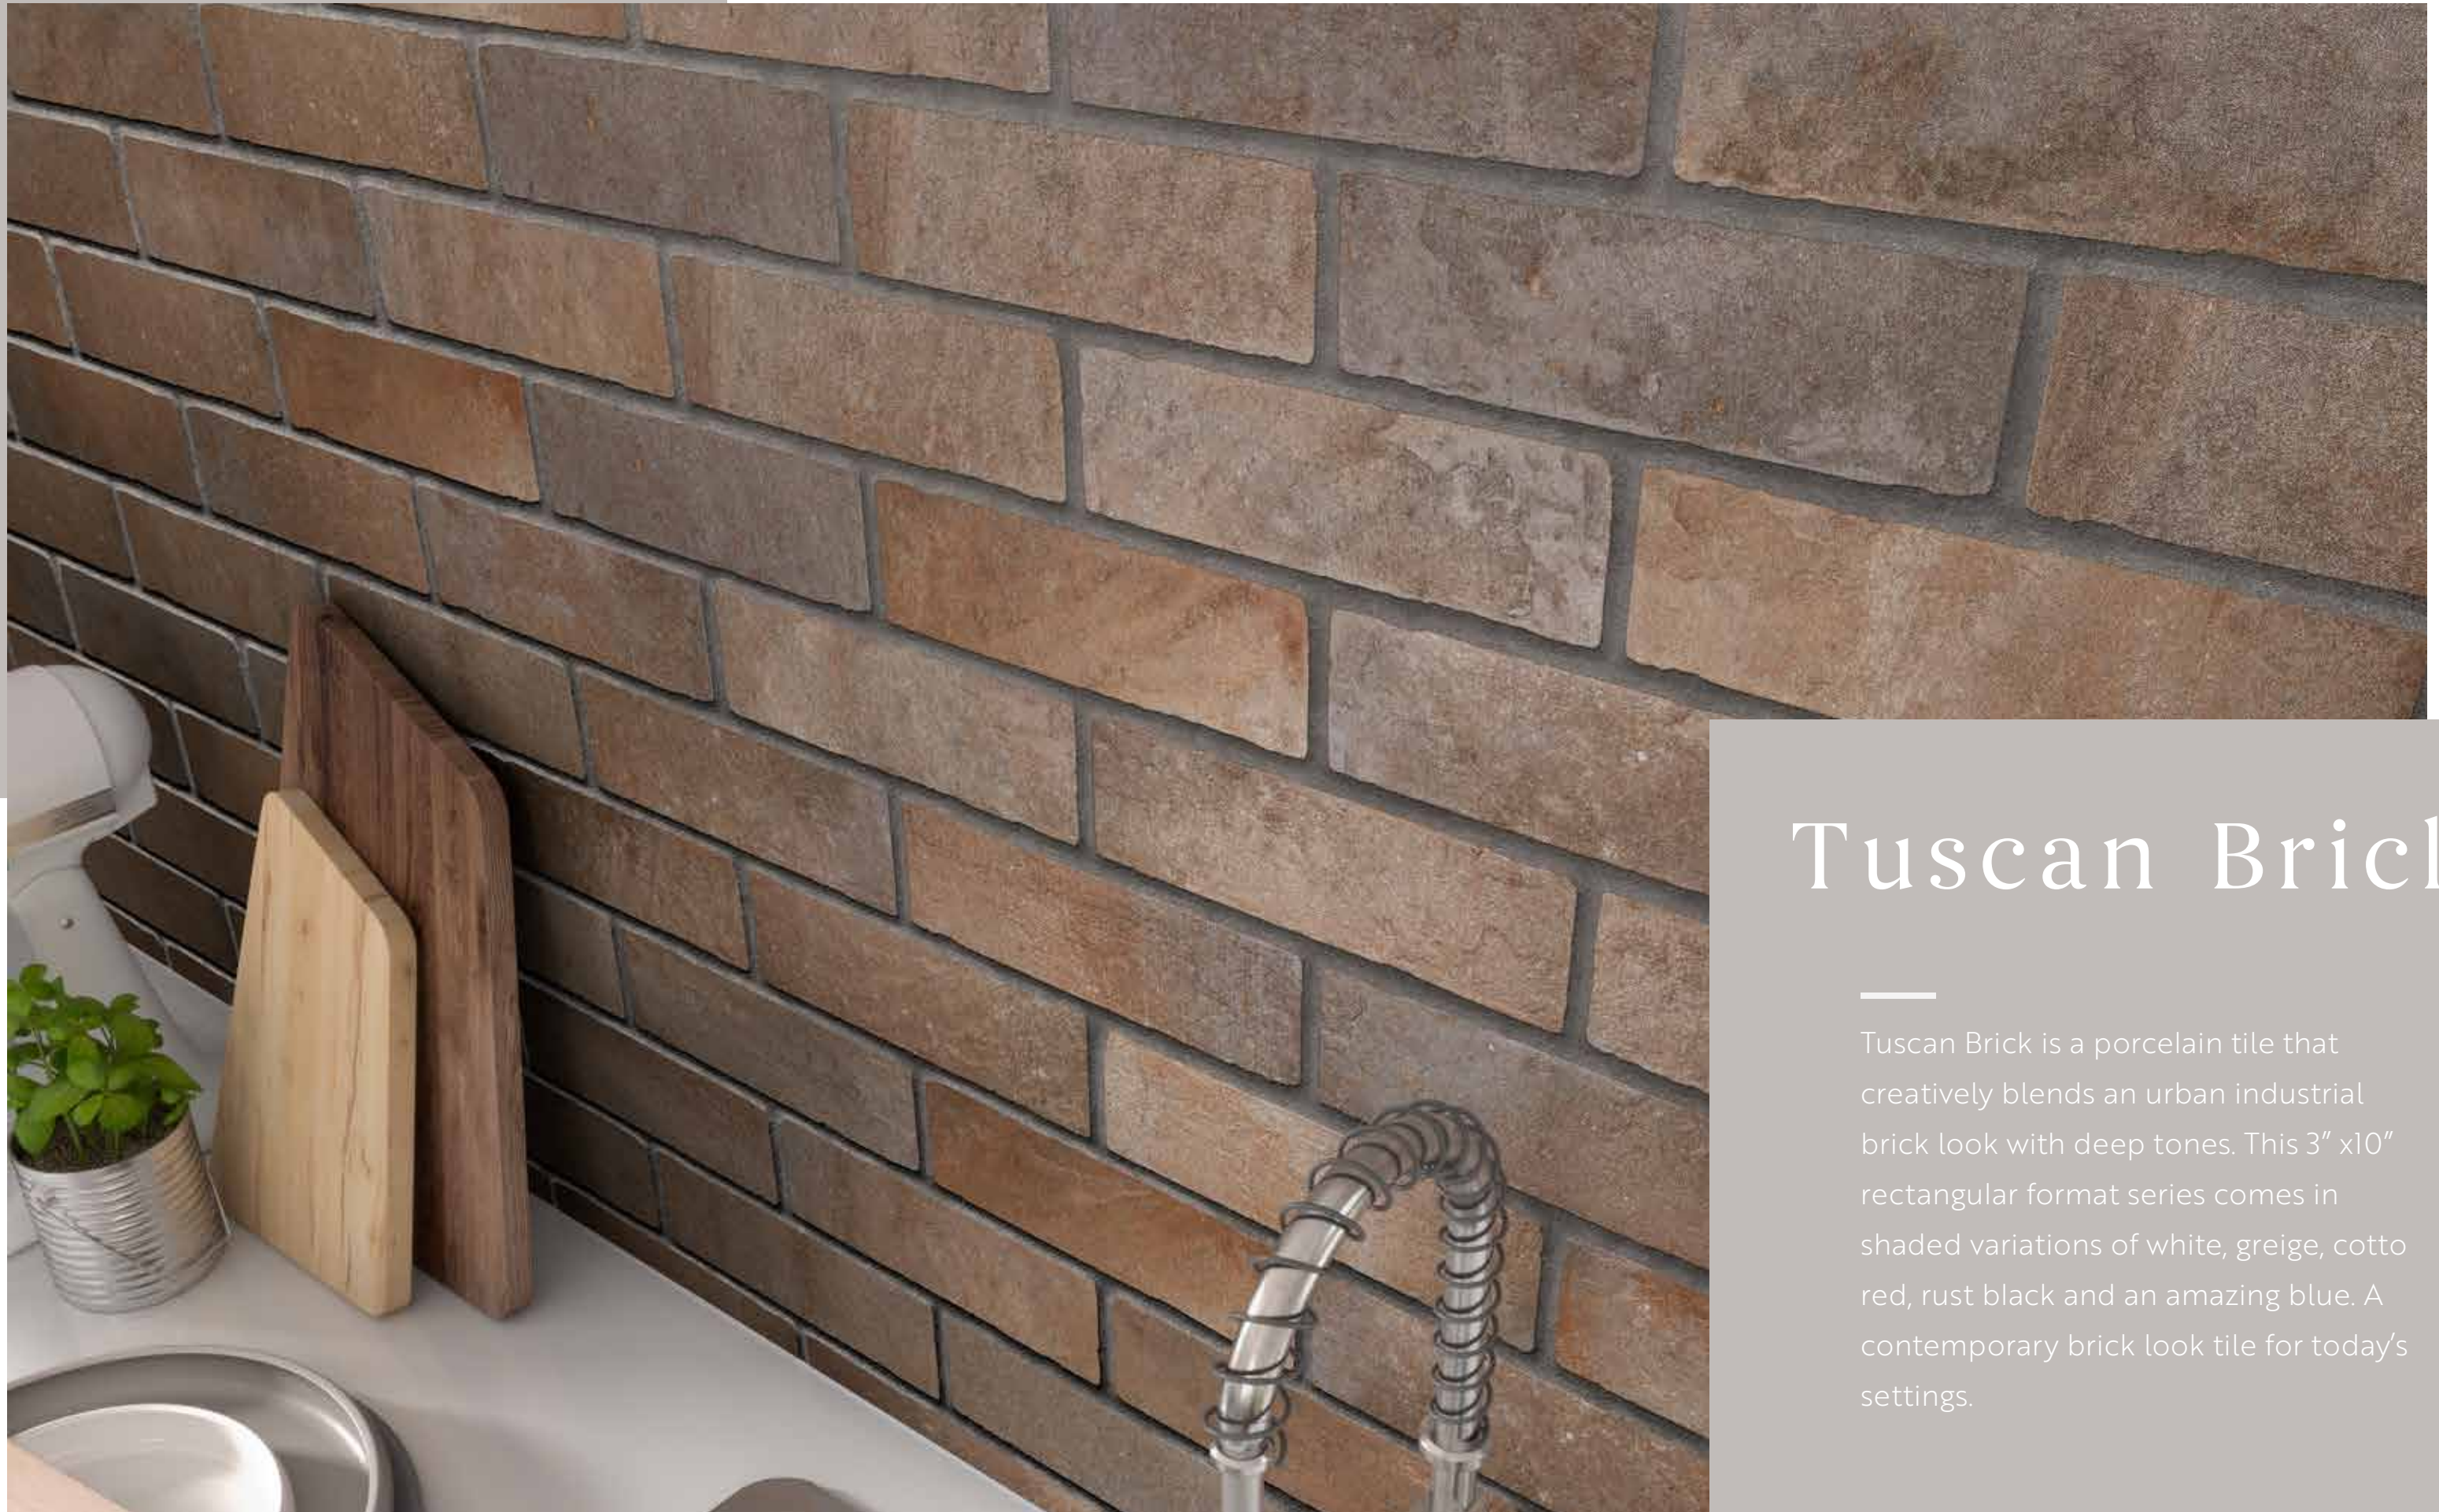

WELLFLEET

Page 22

Glacier Lake

Glacier Lake Italian porcelain celebrates the look of glass surfaces. Seven vibrant colors bring a glossy 4" x 12" to life. Horizontal ridges on the unique "Groove" decorative tile reinterpret the modern glass aesthetic. 12" x 24" matte porcelain in white, grey, taupe and black is available for floor applications.

glacier lake

Tuscan Brick

Tuscan Brick is a porcelain tile that creatively blends an urban industrial brick look with deep tones. This 3" x10" rectangular format series comes in shaded variations of white, greige, cotto red, rust black and an amazing blue. A contemporary brick look tile for today's settings.

tuscan brick

- 1 3" x 10"
Greige
Glazed Porcelain
- 2 3" x 10"
White
Glazed Porcelain
- 3 3" x 10"
Rust
Glazed Porcelain
- 4 3" x 10"
Blue
Glazed Porcelain
- 5 3" x 10"
Cotto
Glazed Porcelain

Wave

Wave is an American-made rectified porcelain tile series that celebrates the tones and subtle movements of the natural world. This gracious line comes with a stunning gilded Art Nouveau decorative tile, featuring fanned lines and curved floral patterns. Available in 12" x 24" and 24" x 24" formats with a wide variety of accompanying mesh-mounted mosaics in five colors.