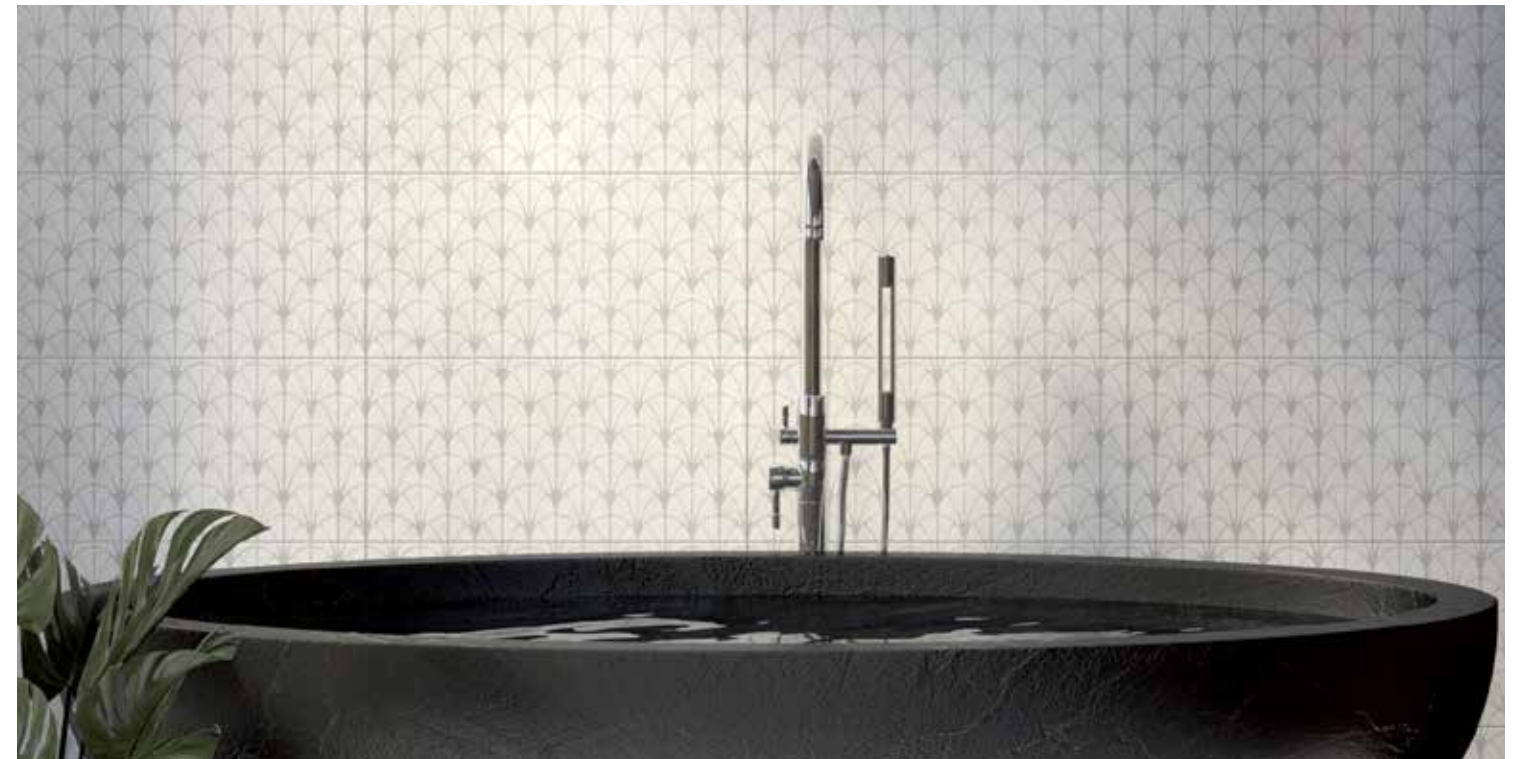

tuscan brick

- 1 3" x 10"
Greige
Glazed Porcelain
- 2 3" x 10"
White
Glazed Porcelain
- 3 3" x 10"
Rust
Glazed Porcelain
- 4 3" x 10"
Blue
Glazed Porcelain
- 5 3" x 10"
Cotto
Glazed Porcelain

Wave

Wave is an American-made rectified porcelain tile series that celebrates the tones and subtle movements of the natural world. This gracious line comes with a stunning gilded Art Nouveau decorative tile, featuring fanned lines and curved floral patterns. Available in 12" x 24" and 24" x 24" formats with a wide variety of accompanying mesh-mounted mosaics in five colors.

Wellfleet

Wellfleet is a stunning 2" x 6.5" Italian ceramic wall tile that celebrates handmade tile and handpainted colorways. The subtle surface movement underscores a range of nine multi-tonal colors in a glossy finish. Wellfleet reveals both a classical sense of proportion and a modern essence.