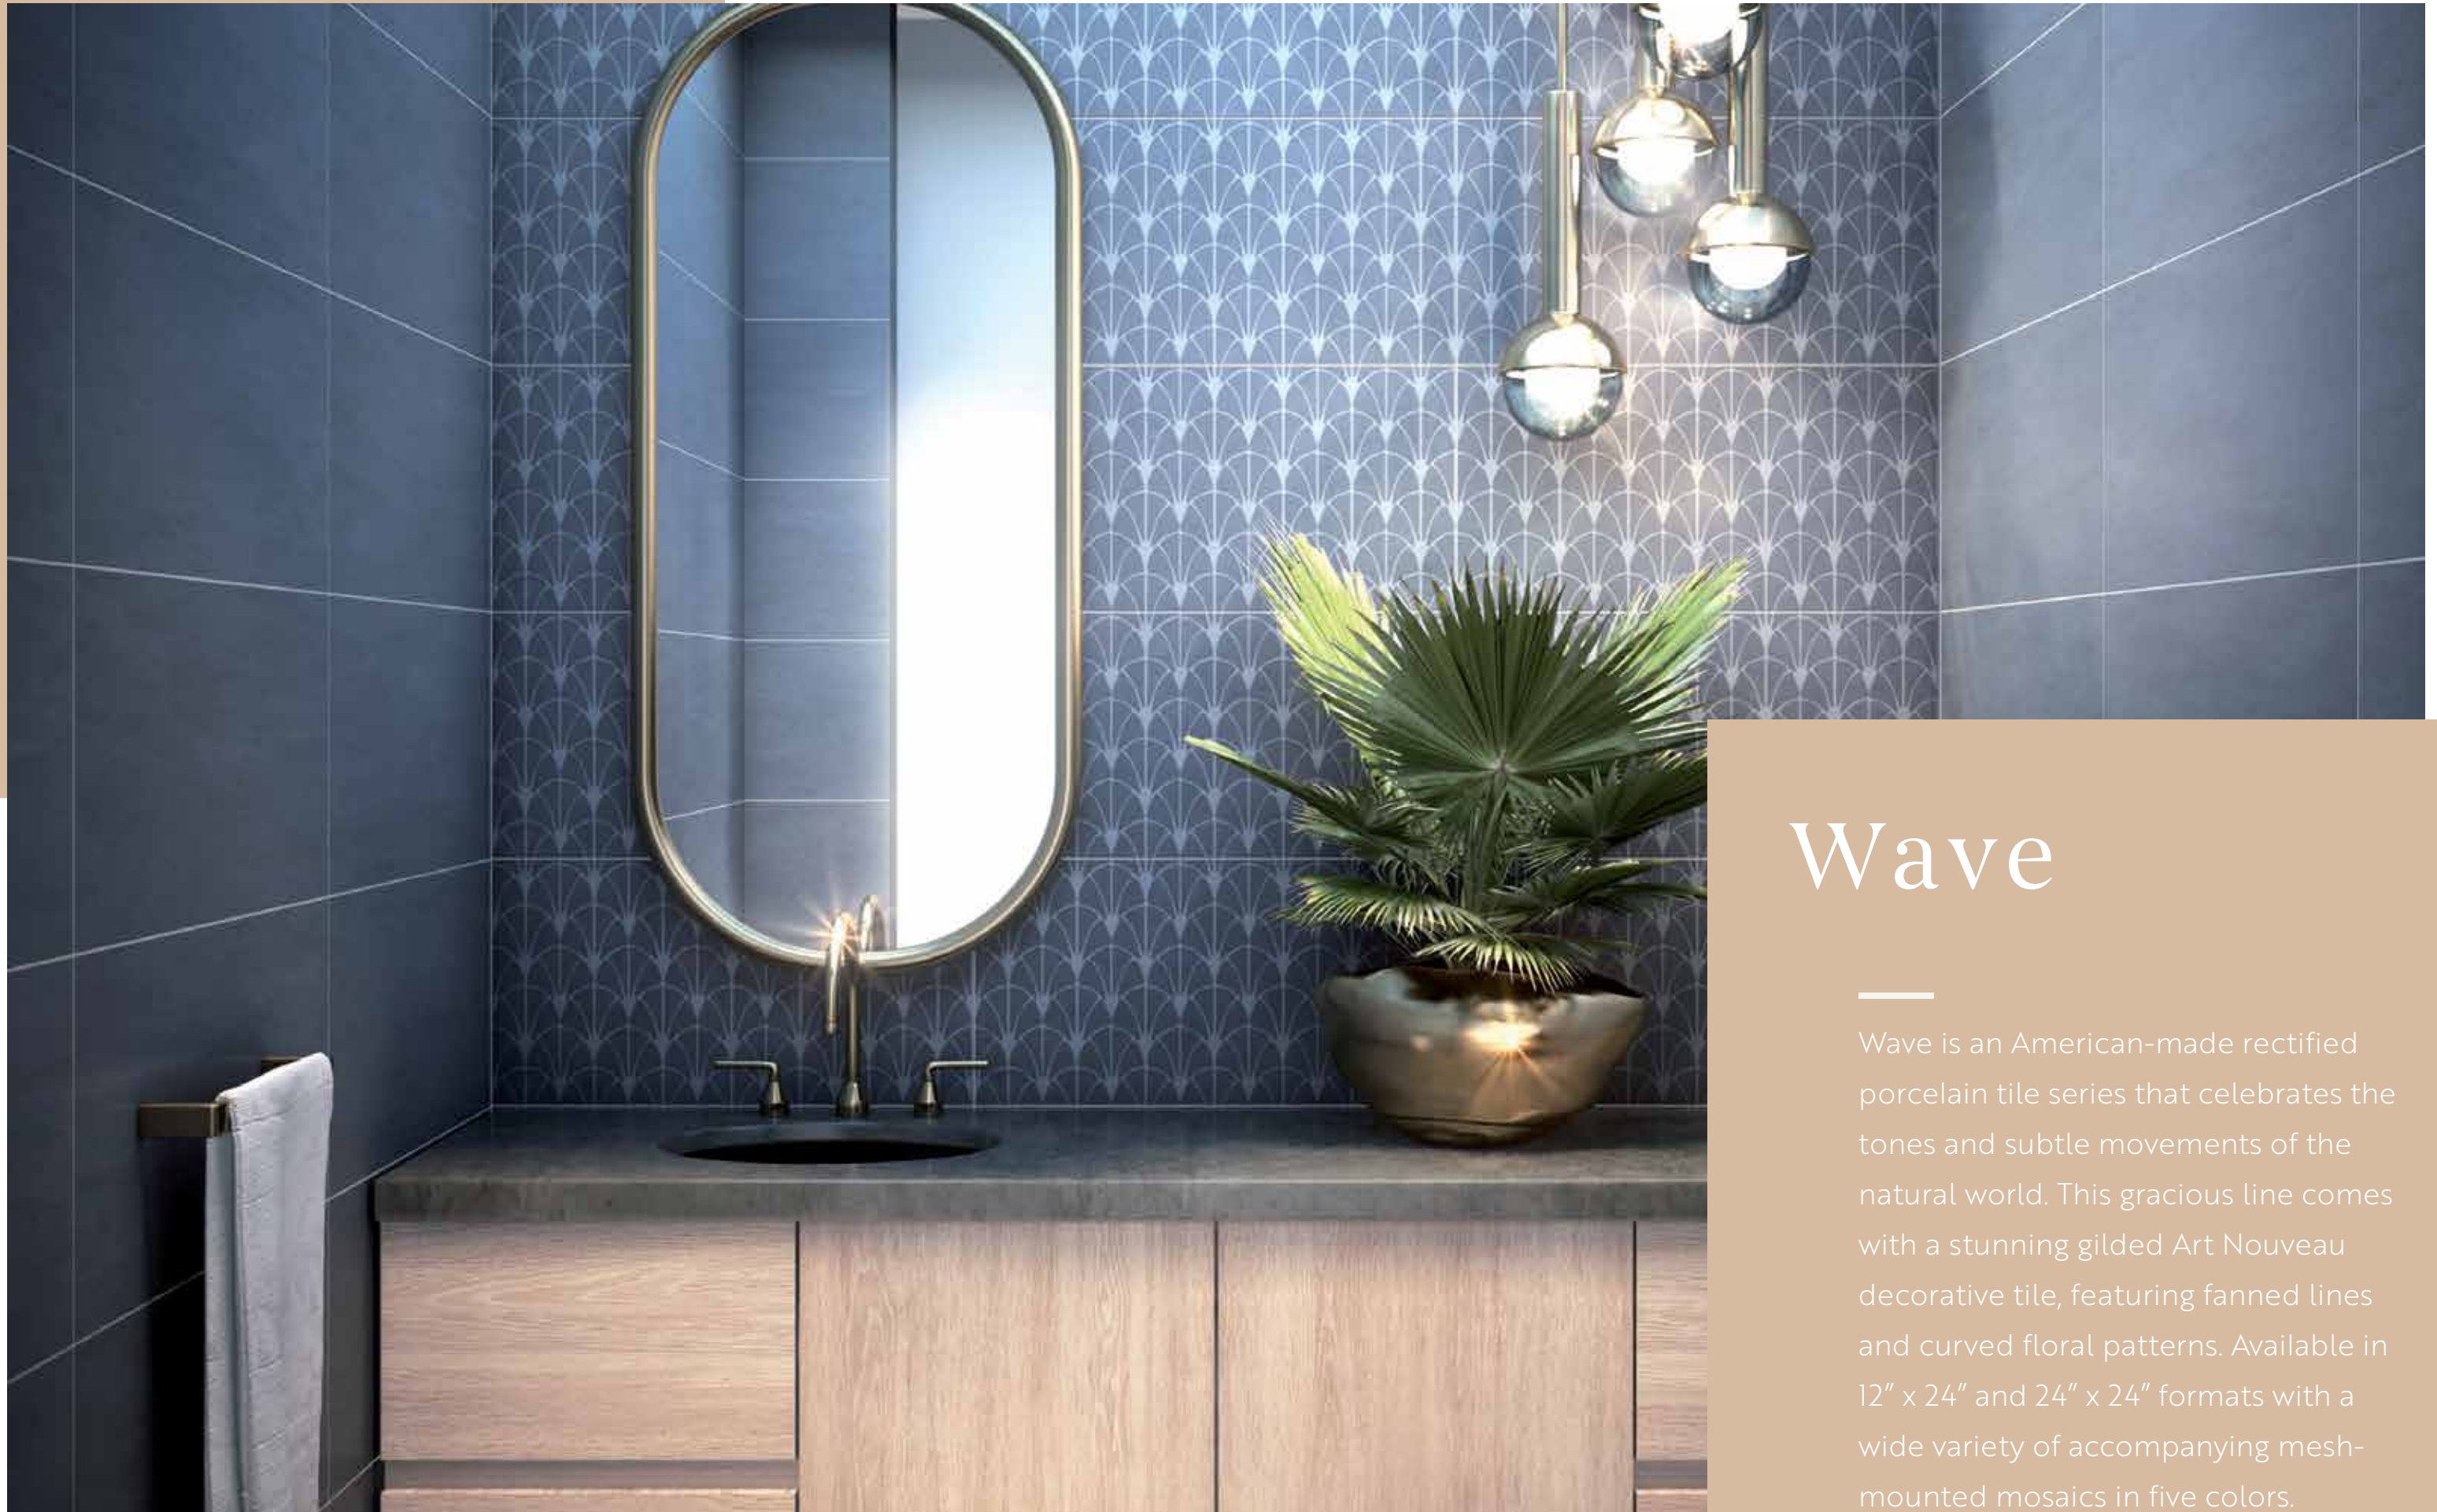

tuscan brick

- 1 3" x 10"
Greige
Glazed Porcelain
- 2 3" x 10"
White
Glazed Porcelain
- 3 3" x 10"
Rust
Glazed Porcelain
- 4 3" x 10"
Blue
Glazed Porcelain
- 5 3" x 10"
Cotto
Glazed Porcelain

Wave

Wave is an American-made rectified porcelain tile series that celebrates the tones and subtle movements of the natural world. This gracious line comes with a stunning gilded Art Nouveau decorative tile, featuring fanned lines and curved floral patterns. Available in 12" x 24" and 24" x 24" formats with a wide variety of accompanying mesh-mounted mosaics in five colors.